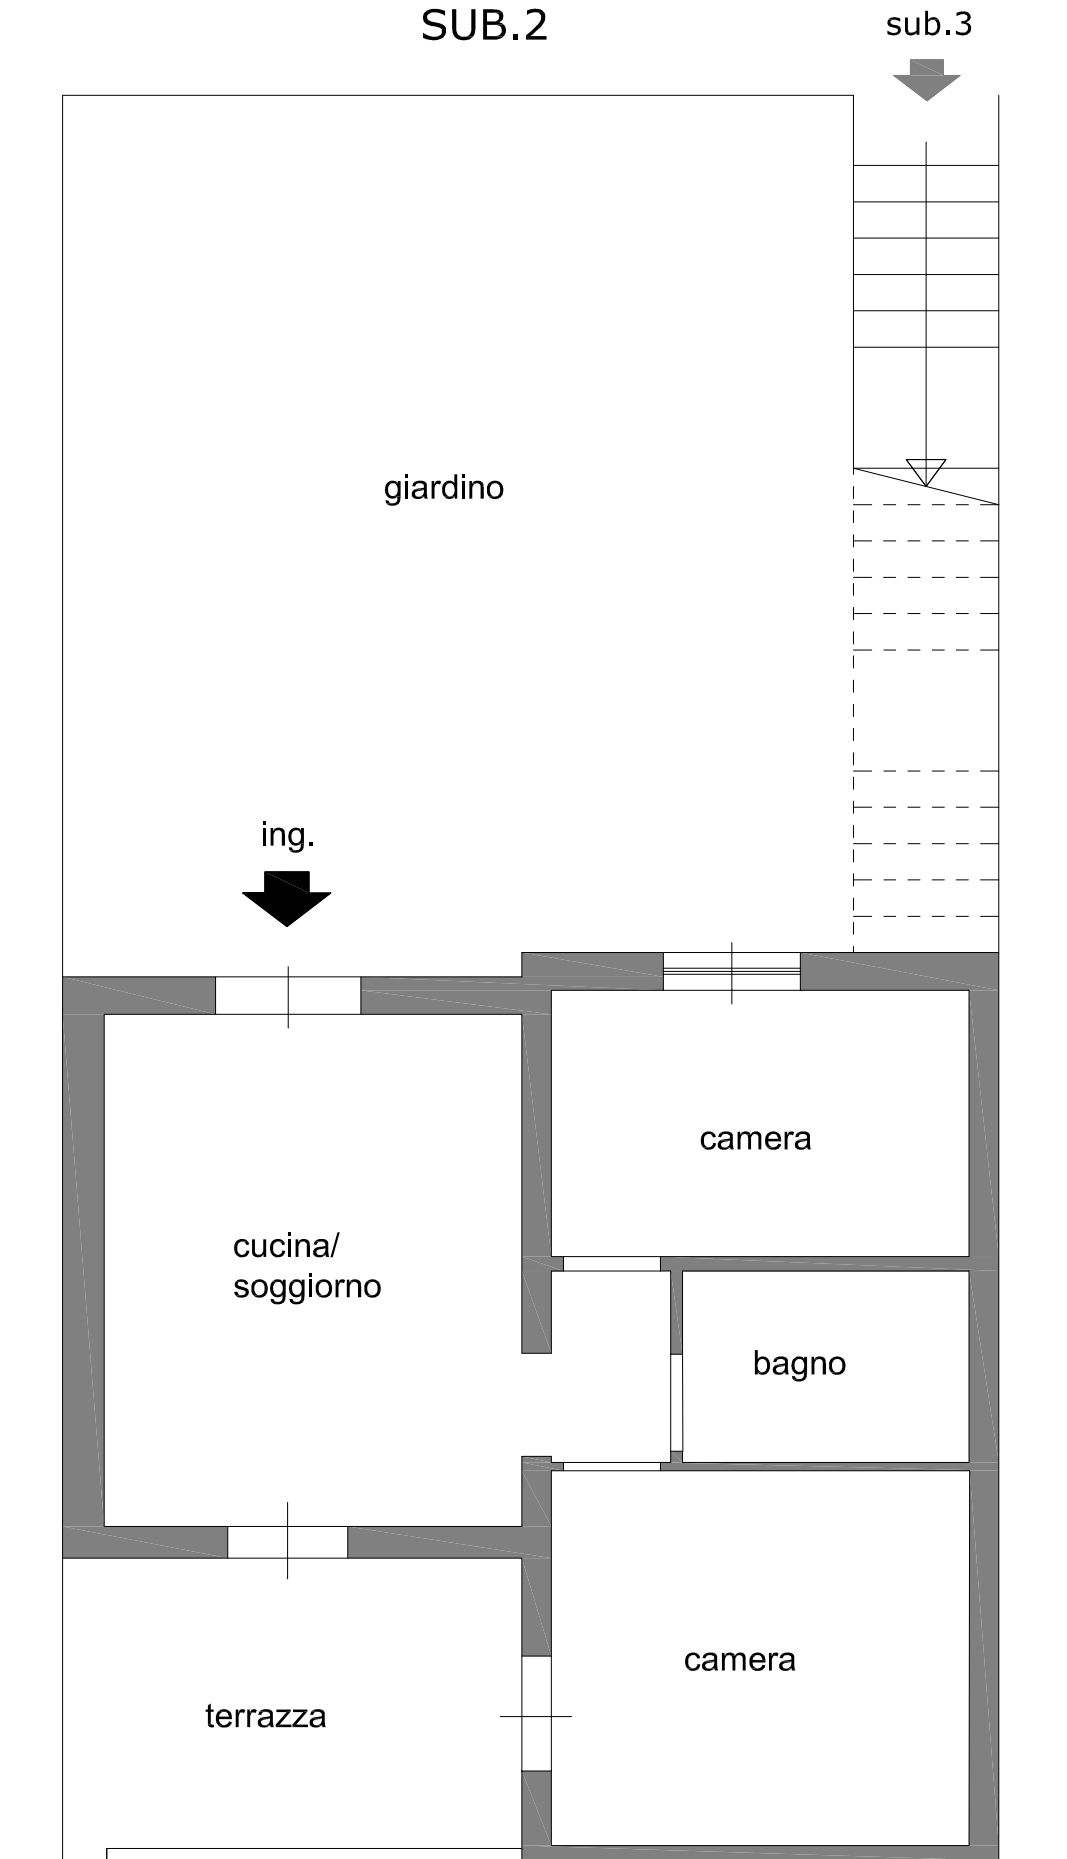

RESIDENCE VIVA
PIANTA PIANO TERRA
SUB.2

appartamento: mq.48
aree scoperte: mq.61