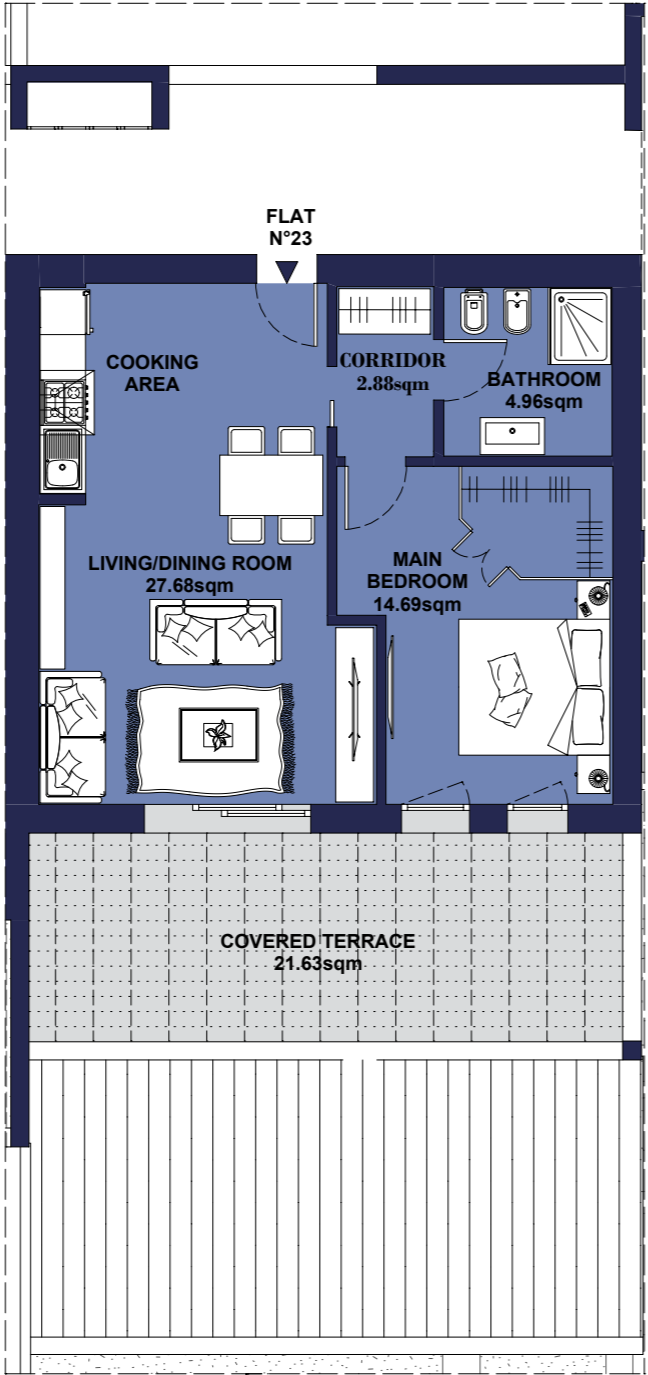

ID NUMBER	B1 - 23
LOCATION	Trieste - Duino Aurisina
STREET	Portopiccolo Sistiana
FLOOR	Third
SQM	75,45

GENERAL MAP

GENERAL PLAN

GENERAL SECTION

SCALA 1:100