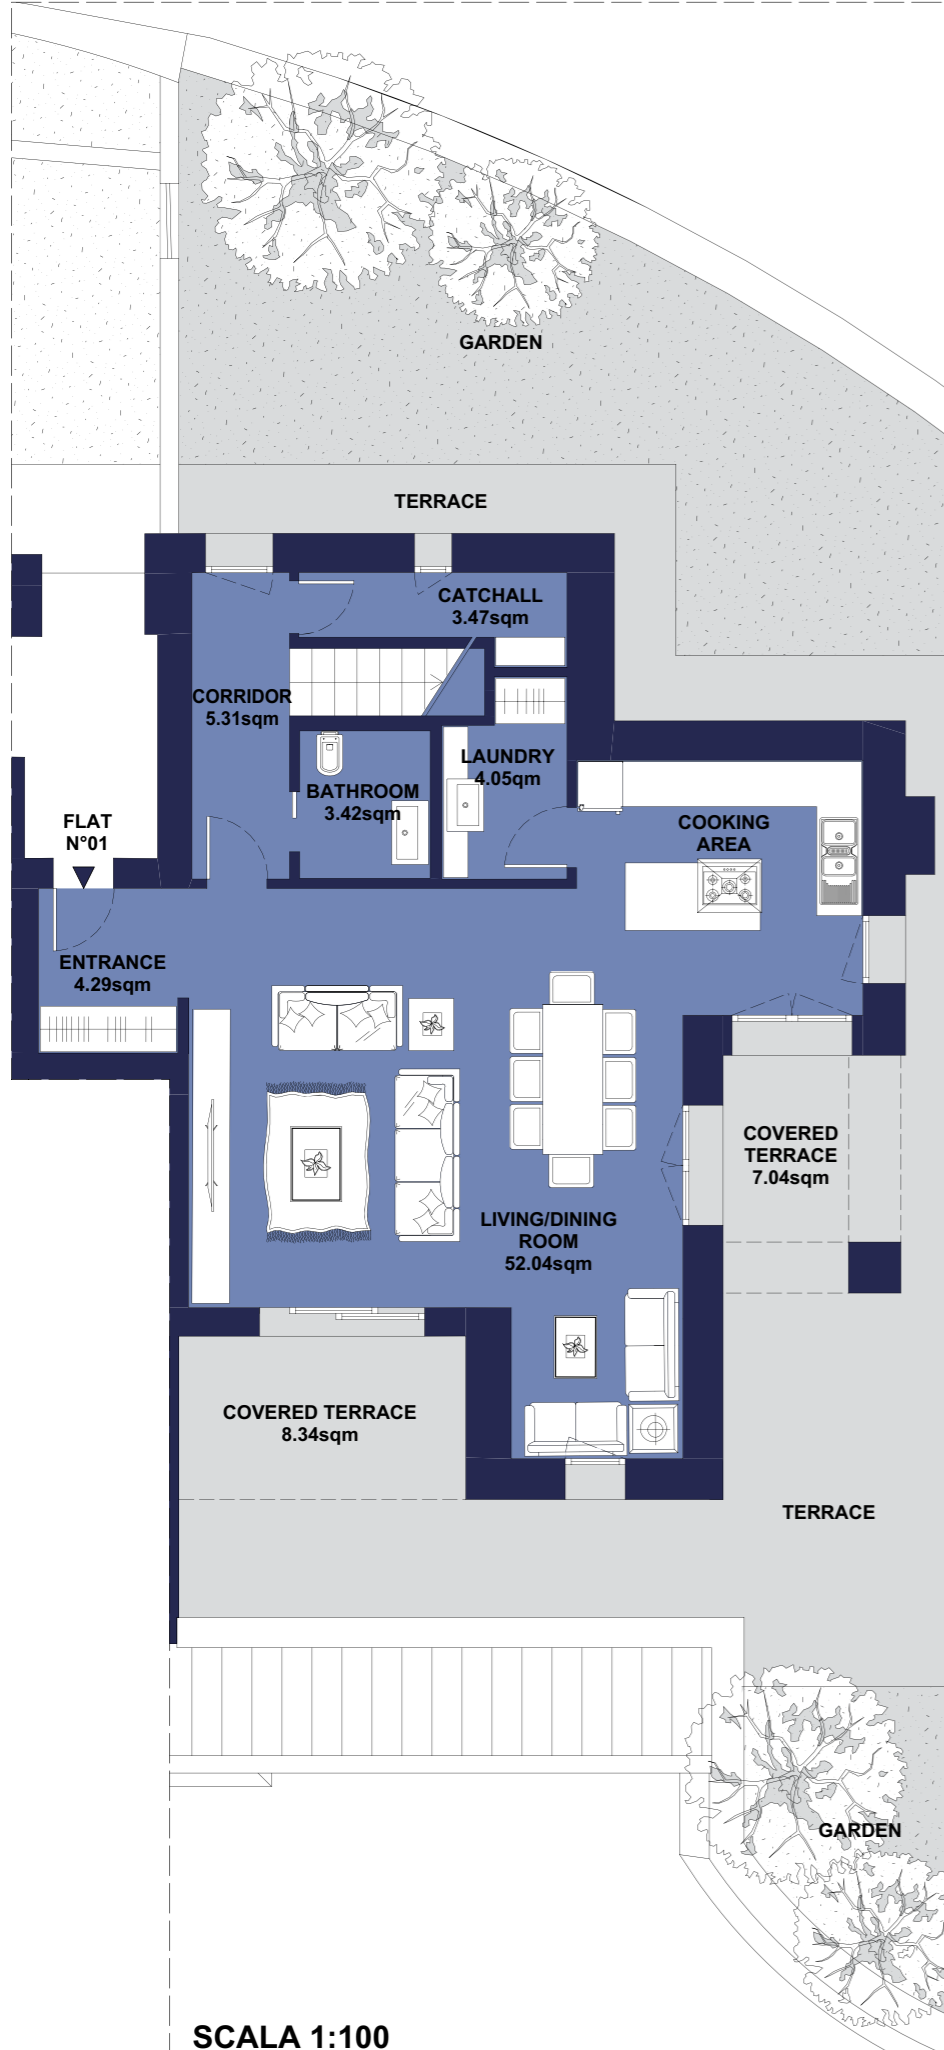

B3-1 - Case del Borgo - Portopiccolo

Info e contatti:
Tel. +39 393 7572076
info@aureahome.it
www.aureahome.it

ID NUMBER	B3 - 1
LOCATION	Trieste - Duino Aurisina
STREET	Portopiccolo Sistiana
FLOOR	Ground and first
SQM	286,60

GENERAL MAP

GENERAL PLAN

GENERAL SECTION