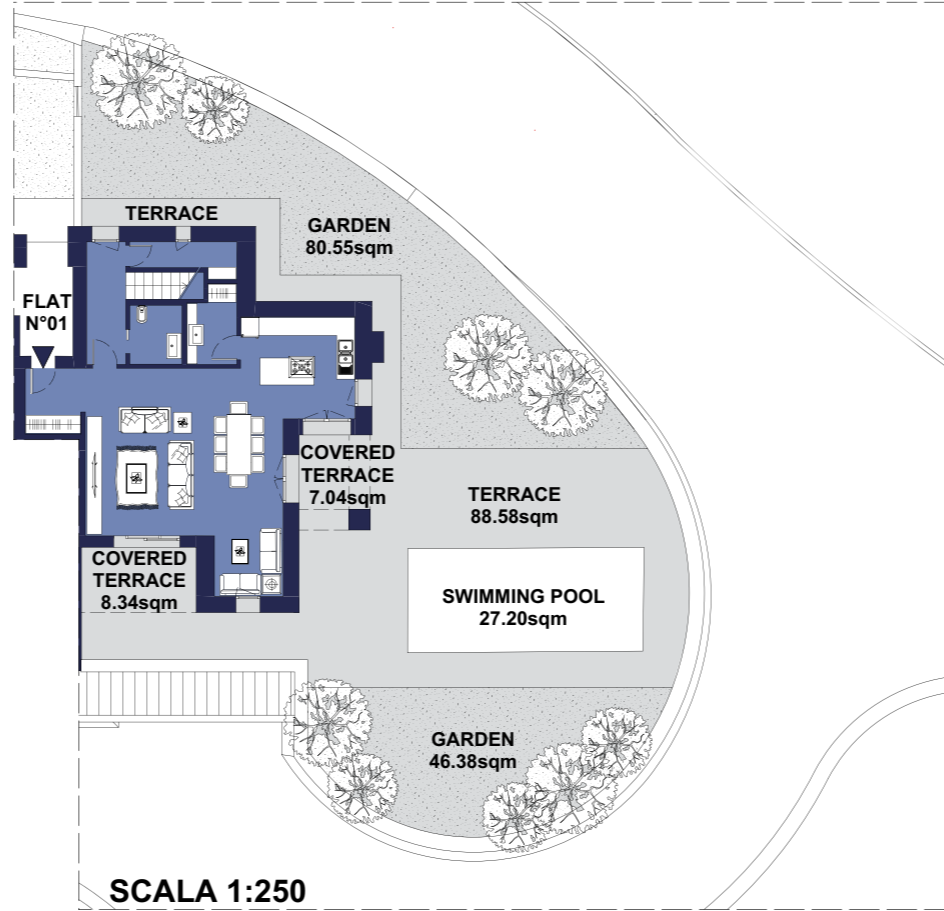

B3-1 - Case del Borgo - Portopiccolo

Info e contatti:
Tel. +39 393 7572076
info@aureahome.it
www.aureahome.it

ID NUMBER	B3 - 1
LOCATION	Trieste - Duino Aurisina
STREET	Portopiccolo Sistiana
FLOOR	Ground and first
SQM	286,60

GENERAL MAP

GENERAL PLAN

GENERAL SECTION