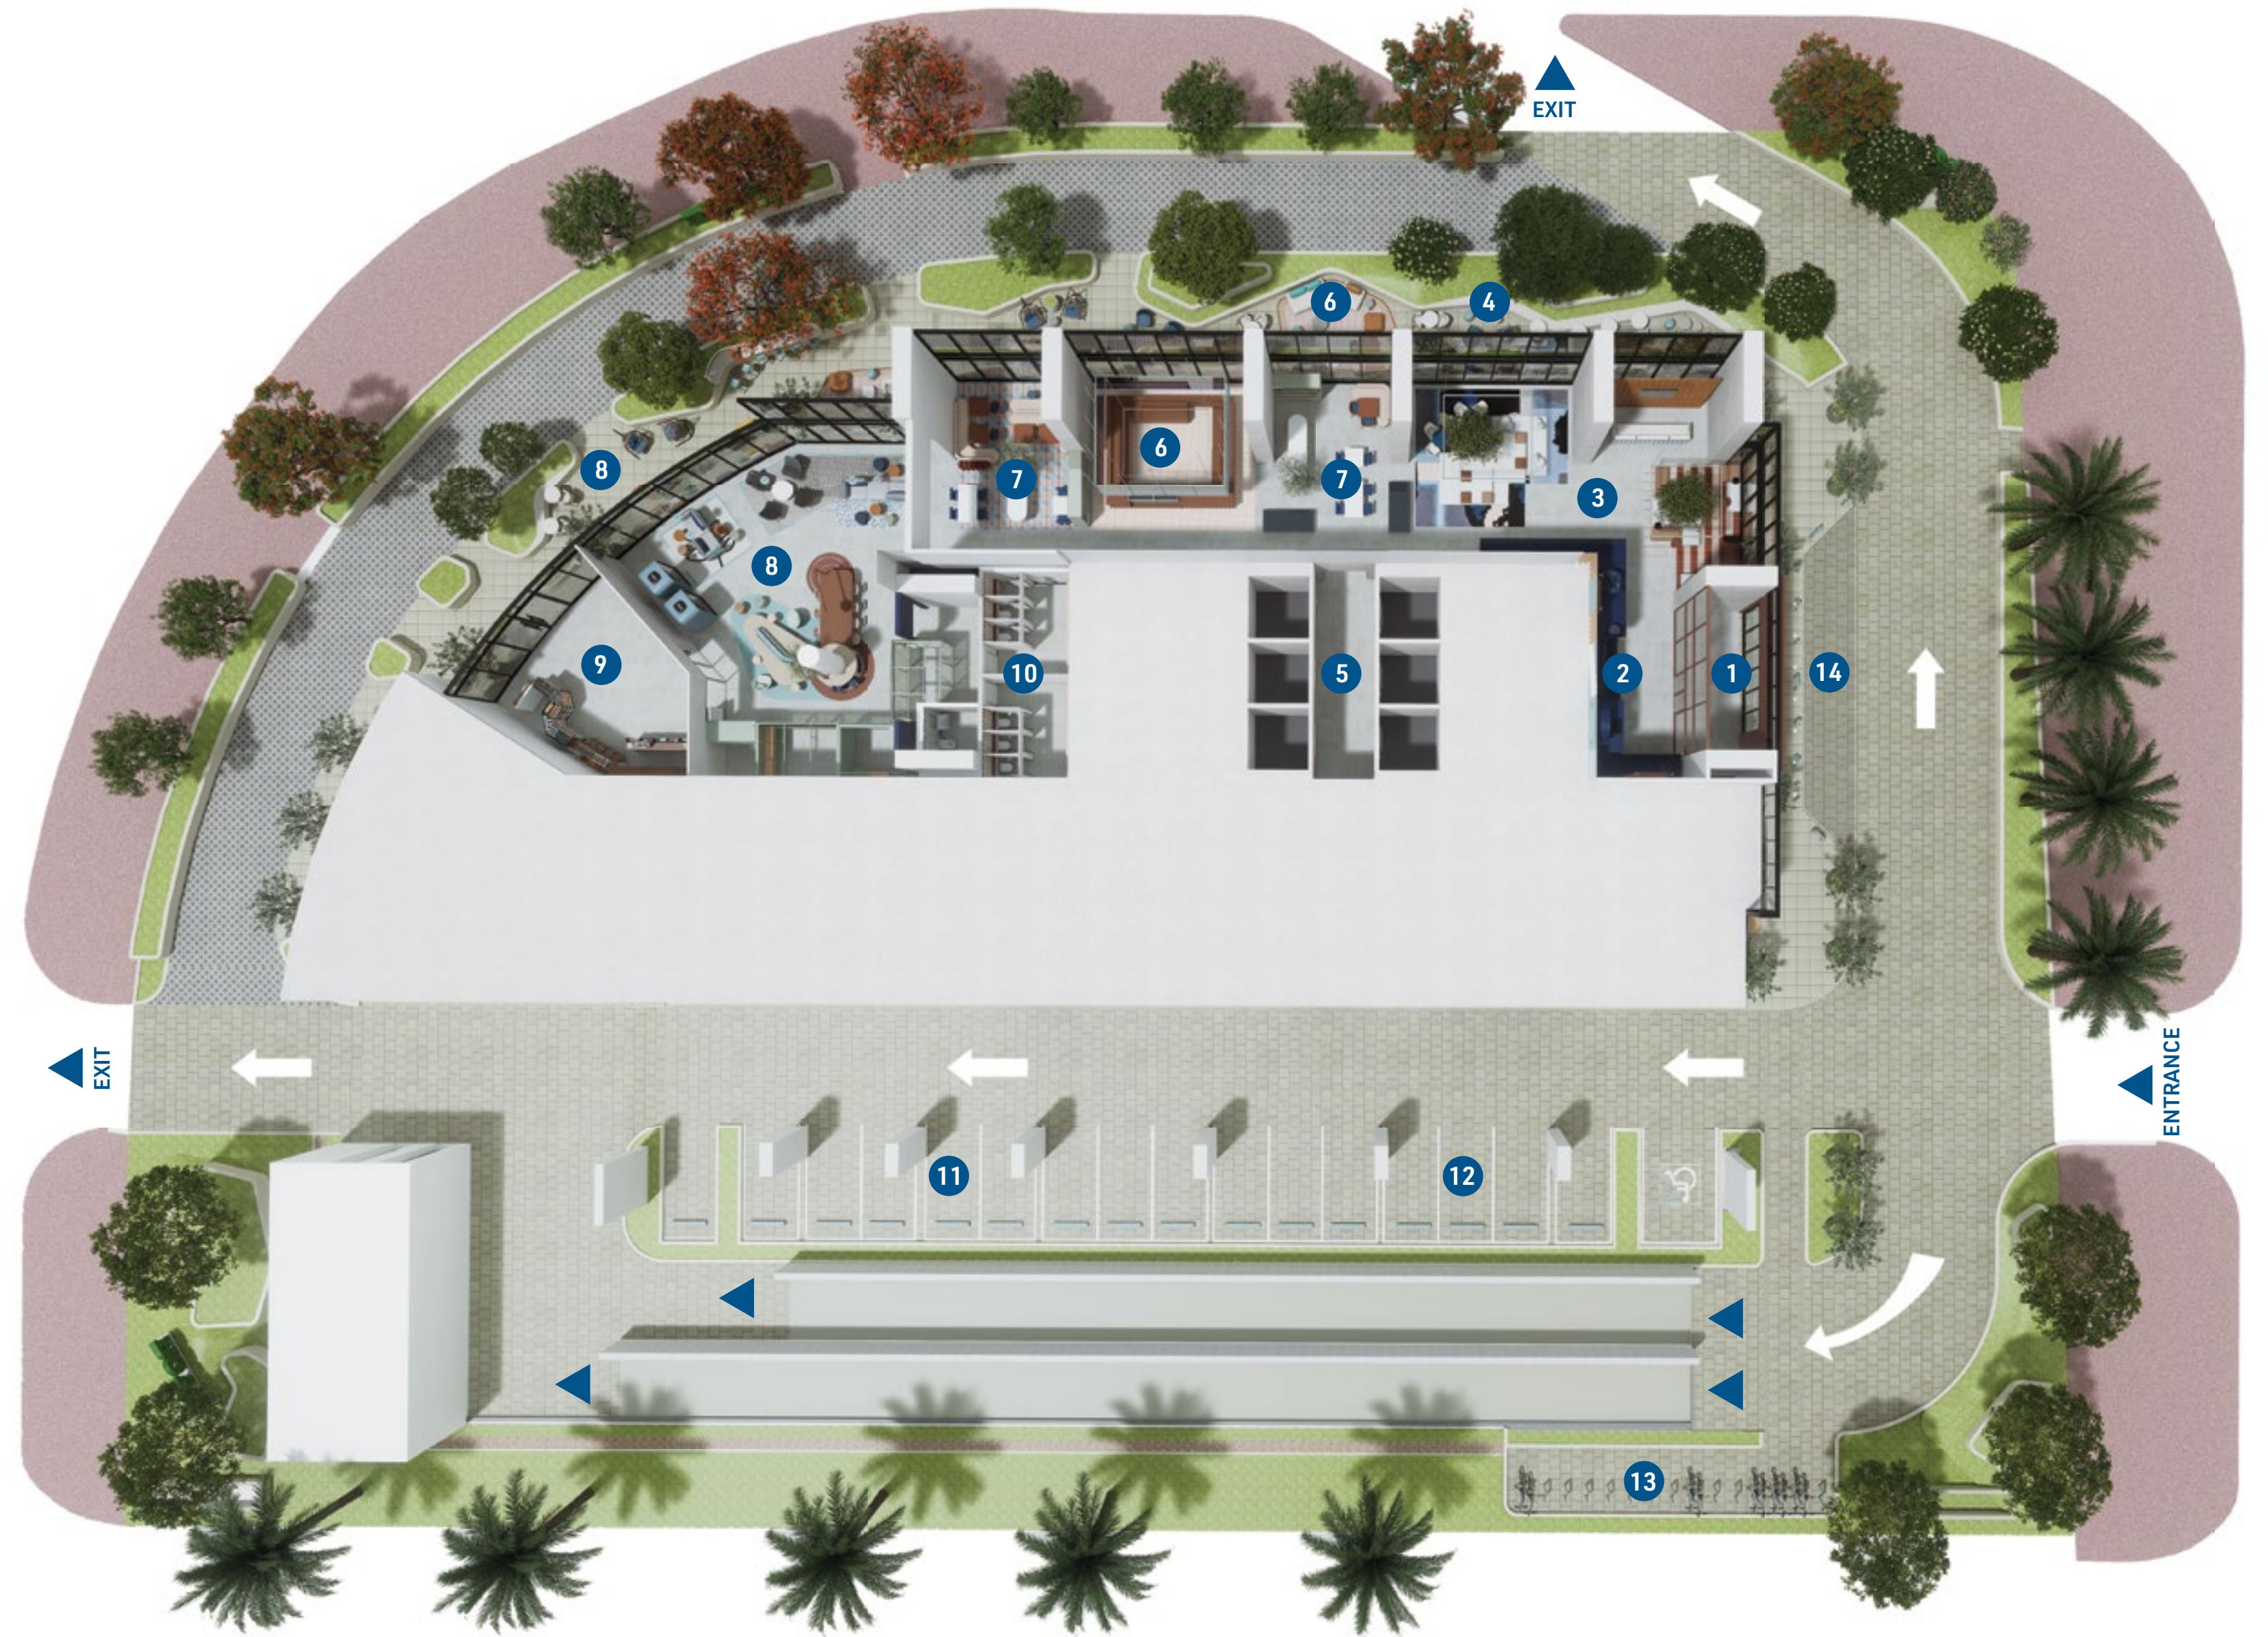

1. Residential Entrance
2. Multifunctional Feature Staircase
3. Lobby Lounge & Concierge
4. Outdoor Landscape Seating Area
5. Lift Lobby
6. Rove Cafe & Energize Bar (Indoor & Outdoor)
7. Organic Smart Gardens & Seating
8. Co-working Area (Indoor & Outdoor)
 - Private Meeting Room
 - Silent Meeting Pods
9. 24x7 Convenience Store
10. WCs
11. Visitor Parking
12. EV Charging Stations
13. Bicycle/Scooter Rental & Storage
14. Drop-off Area

DROP-OFF

PODIUM LEVEL

LEVEL 5 - OUTDOOR

1. Semi-Olympic (25m) Leisure Pool
Cabanas with Daybeds
Continuous Sunbeds
Shallow Waterbeds
2. Outdoor Cinema & Amphitheatre
Popcorn Station
3. Water Feature Wall
4. Multipurpose Fitness Pool
Countercurrent Swimming
Rowing Workout
Aqua Cycling
5. Communal Gardens
6. BBQ & Social Zone
7. Popsicle Cart
8. Gaming Lounge - Terrace
Minigolf
Table Tennis
Lounge Seating
9. Zen Library
10. Co-working Area
Pedal Powered Working Stations
11. Multipurpose Hall with Terrace (Rentable)
Lounge Seating
Foosball Table
Swings
12. Marina View Chill Zone
Viewing Deck
Fire Pit Gathering
13. Outdoor Gym

SEMI-OLYMPIC (25M) LEISURE POOL

PODIUM LEVEL

LEVEL 5 - INDOOR

1. Multipurpose Hall (Rentable) - Lower Level
Rentable Kitchen & Dining
Giant Connect-4 Game Wall
2. Gaming Lounge - Lower Level
Karaoke Studio
Pool Table
Table Tennis
Foosball Table
Monkeybars
3. State-of-the-art GYM - Lower Level
4. 7m Climbing Wall
5. Changing Rooms & Lockers