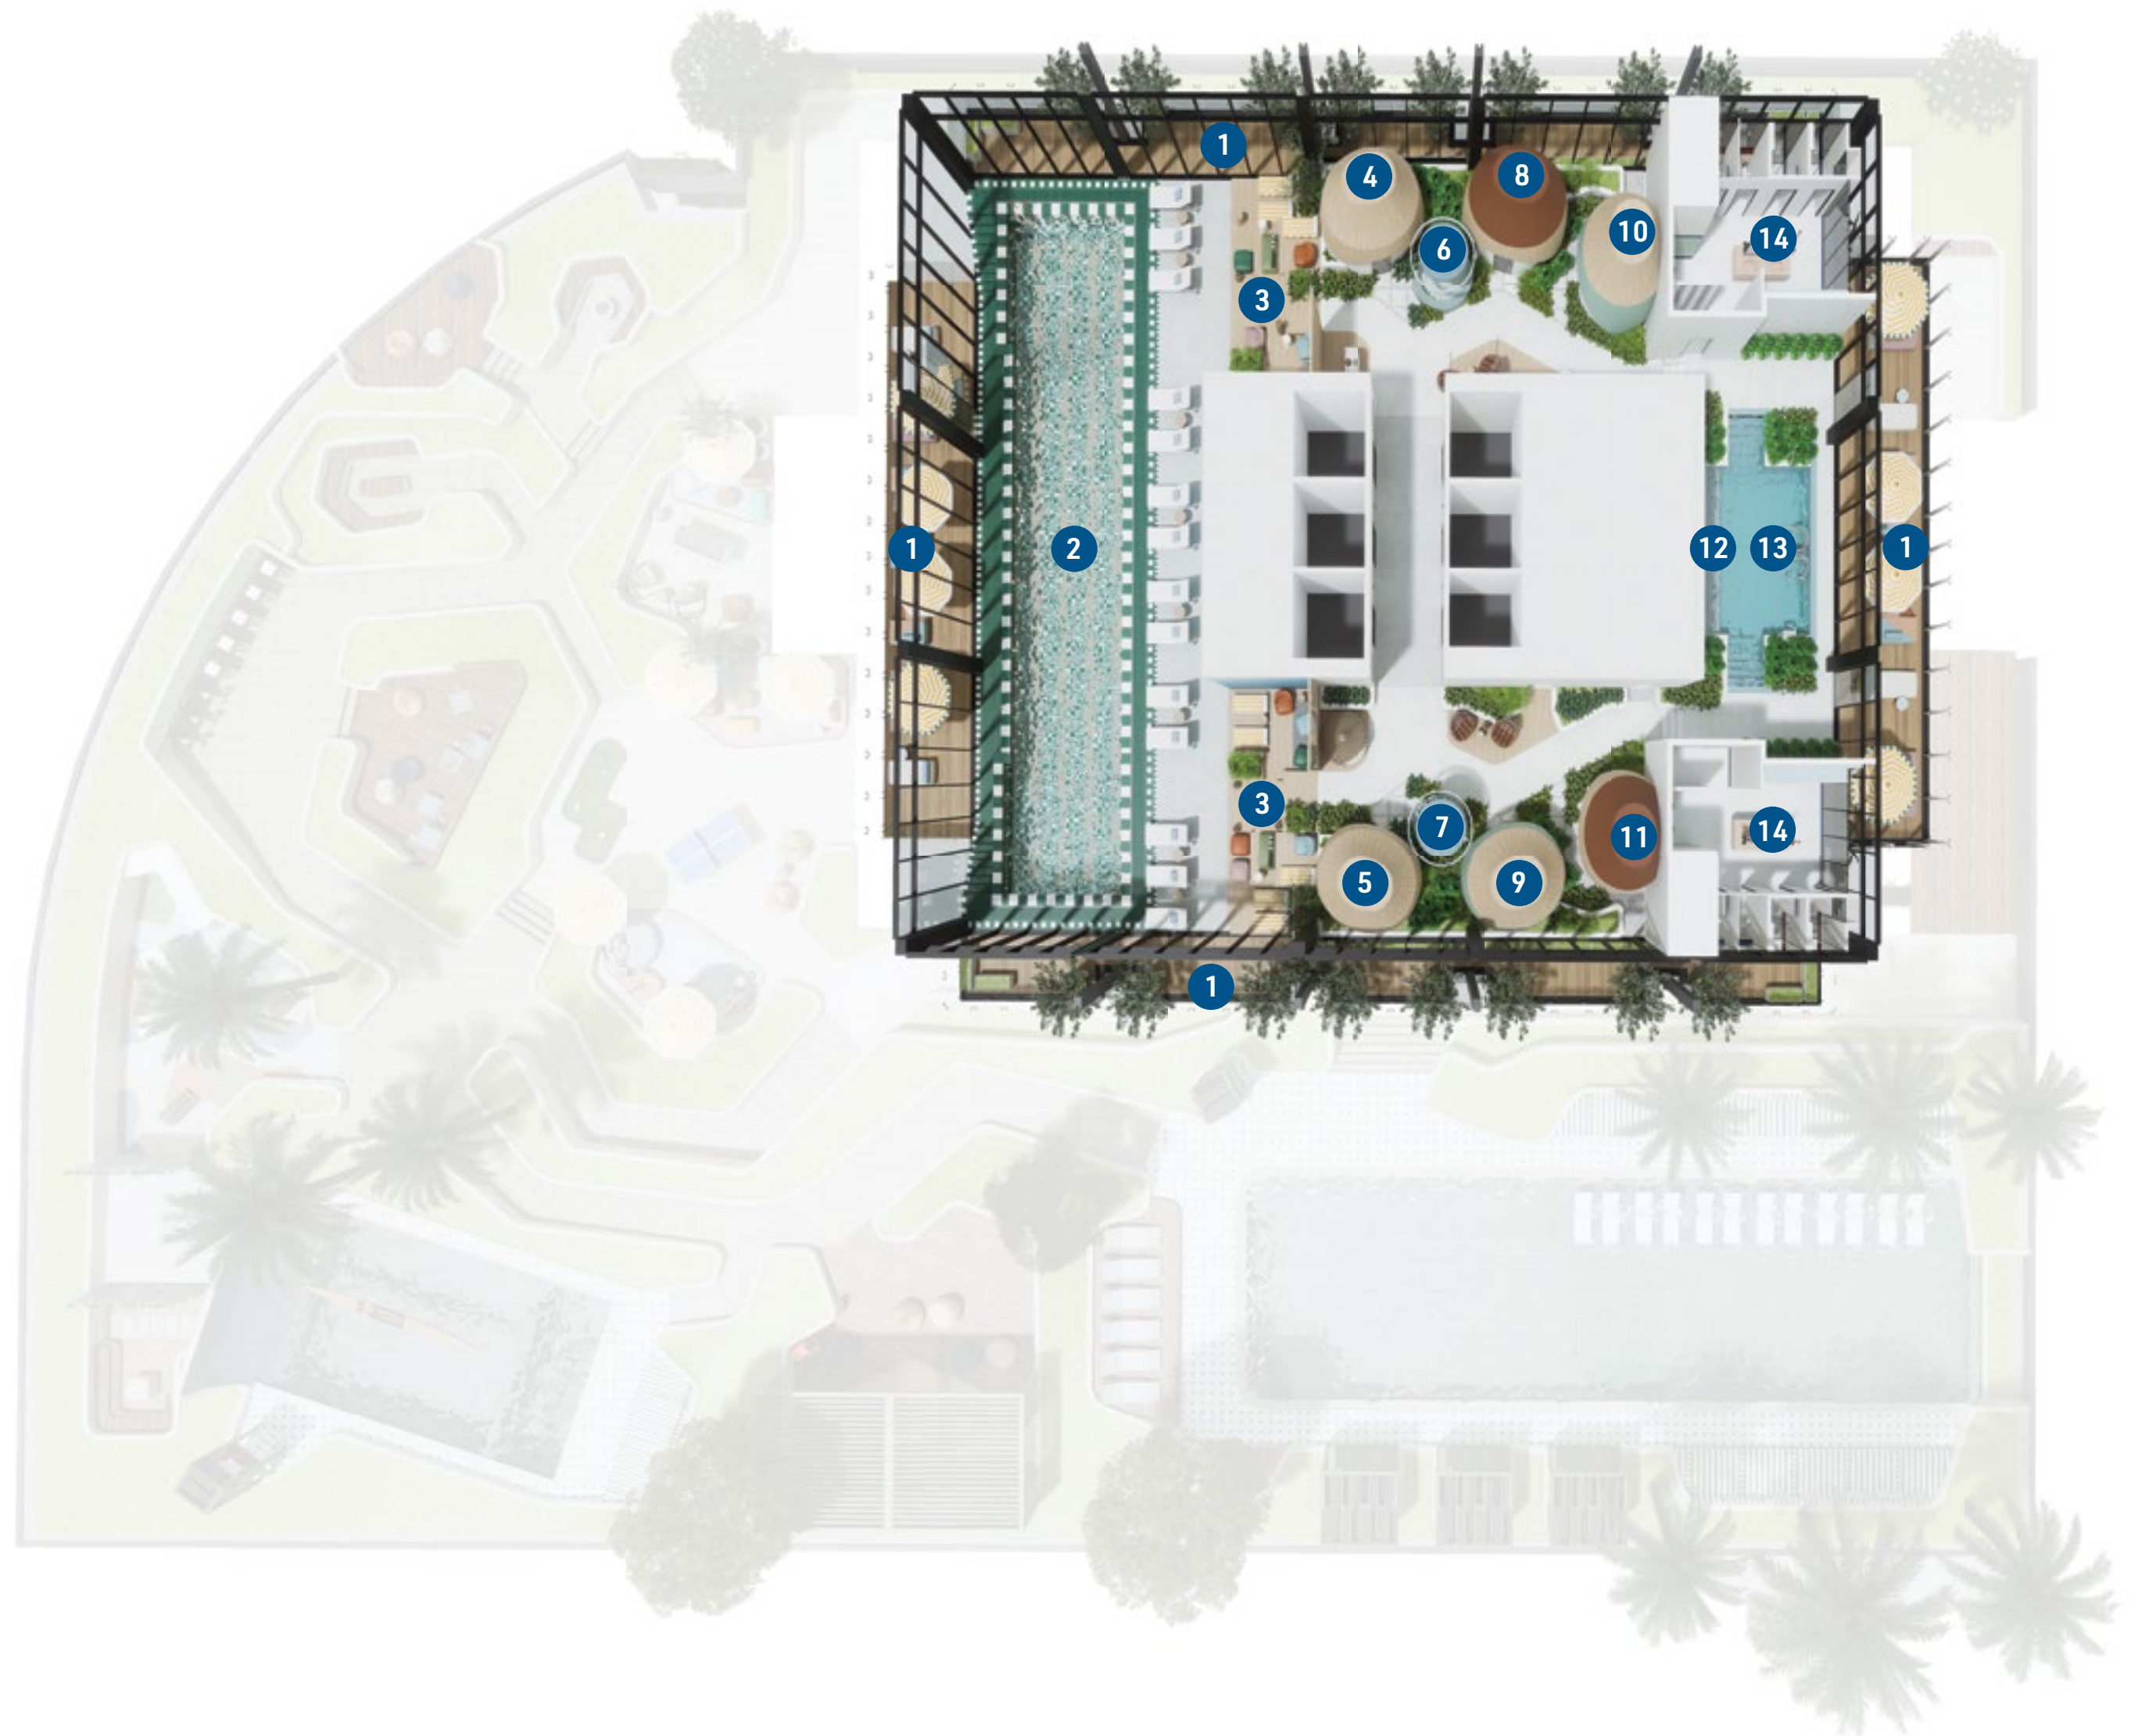

1. Residential Entrance
2. Multifunctional Feature Staircase
3. Lobby Lounge & Concierge
4. Outdoor Landscape Seating Area
5. Lift Lobby
6. Rove Cafe & Energize Bar (Indoor & Outdoor)
7. Organic Smart Gardens & Seating
8. Co-working Area (Indoor & Outdoor)
 - Private Meeting Room
 - Silent Meeting Pods
9. 24x7 Convenience Store
10. WCs
11. Visitor Parking
12. EV Charging Stations
13. Bicycle/Scooter Rental & Storage
14. Drop-off Area

SEMI-OLYMPIC (25M) LEISURE POOL

PODIUM LEVEL

LEVEL 5 - INDOOR

1. Multipurpose Hall (Rentable) - Lower Level
Rentable Kitchen & Dining
Giant Connect-4 Game Wall
2. Gaming Lounge - Lower Level
Karaoke Studio
Pool Table
Table Tennis
Foosball Table
Monkeybars
3. State-of-the-art GYM - Lower Level
4. 7m Climbing Wall
5. Changing Rooms & Lockers

STATE - OF - THE ART GYM WITH MEZZANINE

PODIUM LEVEL

LEVEL 6

1. Multipurpose Hall (Rentable) - Mezzanine
Indoor Cinema
Suspended Net Lounge
2. Gaming Lounge - Mezzanine
Playstation
Arcade Zone
Dart Corner
Multi-ball Interactive Gaming (50+ Apps)
3. State-of-the-art GYM - Mezzanine
4. Hydration Station
5. Boutique Fitness Studio - Crank
Ride Studio
Shape Studio
6. Changing Rooms & Lockers
7. Rentable Guest Rooms (3 nos.)

MULTIPURPOSE HALL

ROOF TOP

LEVEL 44

1. Sky Viewing Lounges
2. Convertible Indoor Infinity Pool
(Semi-olympic 25m Lap Pool)
3. Marina View Amphitheatre
4. Ultra Shield Oxygen Pod
5. Aroma Steam Pod
6. Reflexology Pool
7. Cold Bucket Experience Shower Pod
8. Experience Shower Pod
9. Cold Plunge Pool
10. Salt Steam Pod
11. Finnish Sauna Pod
12. Water Feature Wall
13. Vitality Pool
14. Changing Rooms and Lockers