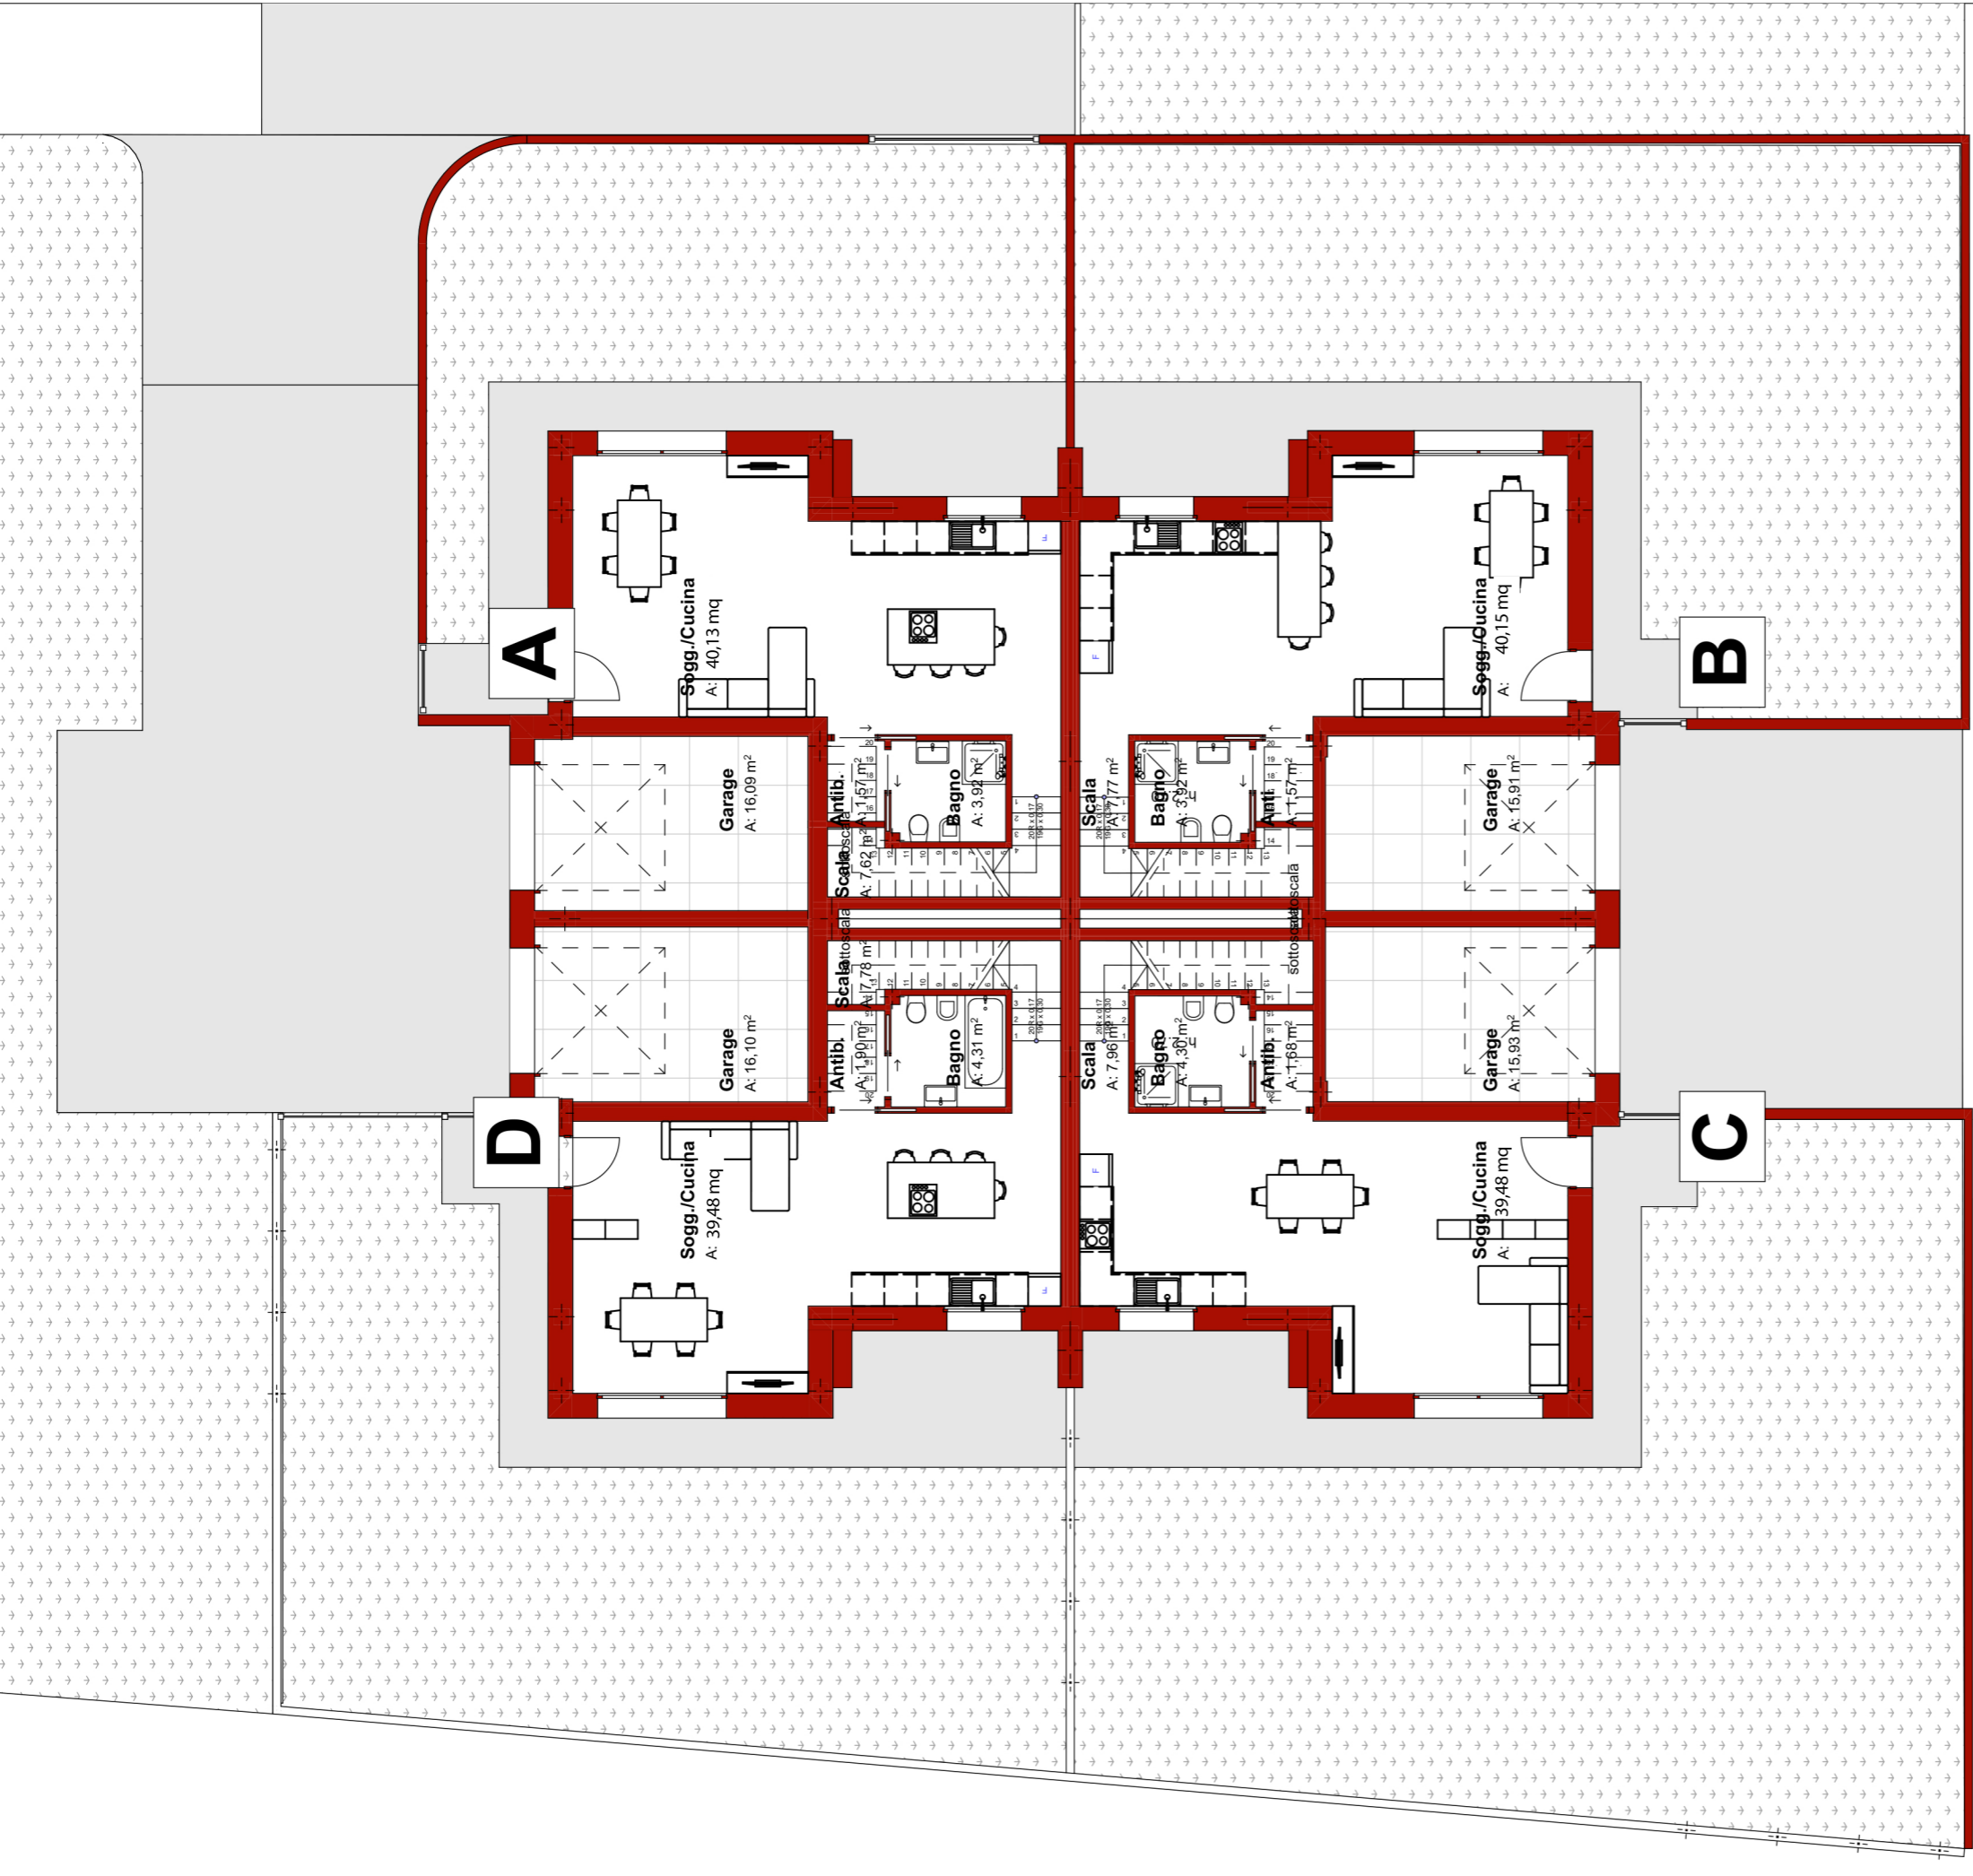

QUESTI ELABORATI GRAFICI NON POSSONO ESSERE COPIATI, RIPRODOTTI, DIFFUSI, PUBBLICATI E TRASMESSI AD ALTRE PERSONE O DITTE SENZA L'AUTORIZZAZIONE DI M2A PROGETTI SRL

BOZZA

Revision History

**LE MISURE INDICATE
POSSONO SUBIRE
VARIAZIONE NELLA FASE DI
APPROVAZIONE PROGETTO
O ESECUZIONE**

M2A Progetti
Architettura. Servizi di Ingegneria

C.so Mazzini 23
Forlì - FC
47121 - Italia
+39.0543.807821
info@m2aprogetti.com

Soc. Immobiliare A-ZETA srl
c.so Mazzini23 Forlì FC 47121

00482
Nuova Costruzione Villetta
Quadrifamiliare
via Briganti
Forlì FC - 47121

Drawn by _____ Checked by _____
File name: 00401_240930.pln
Printed on 03/10/2024

Date of Issue
03/10/2024

Drawing Status

Layout Name
Piano Terra

Drawing Scale
1:125

Revision _____ Layout ID
A.03.1