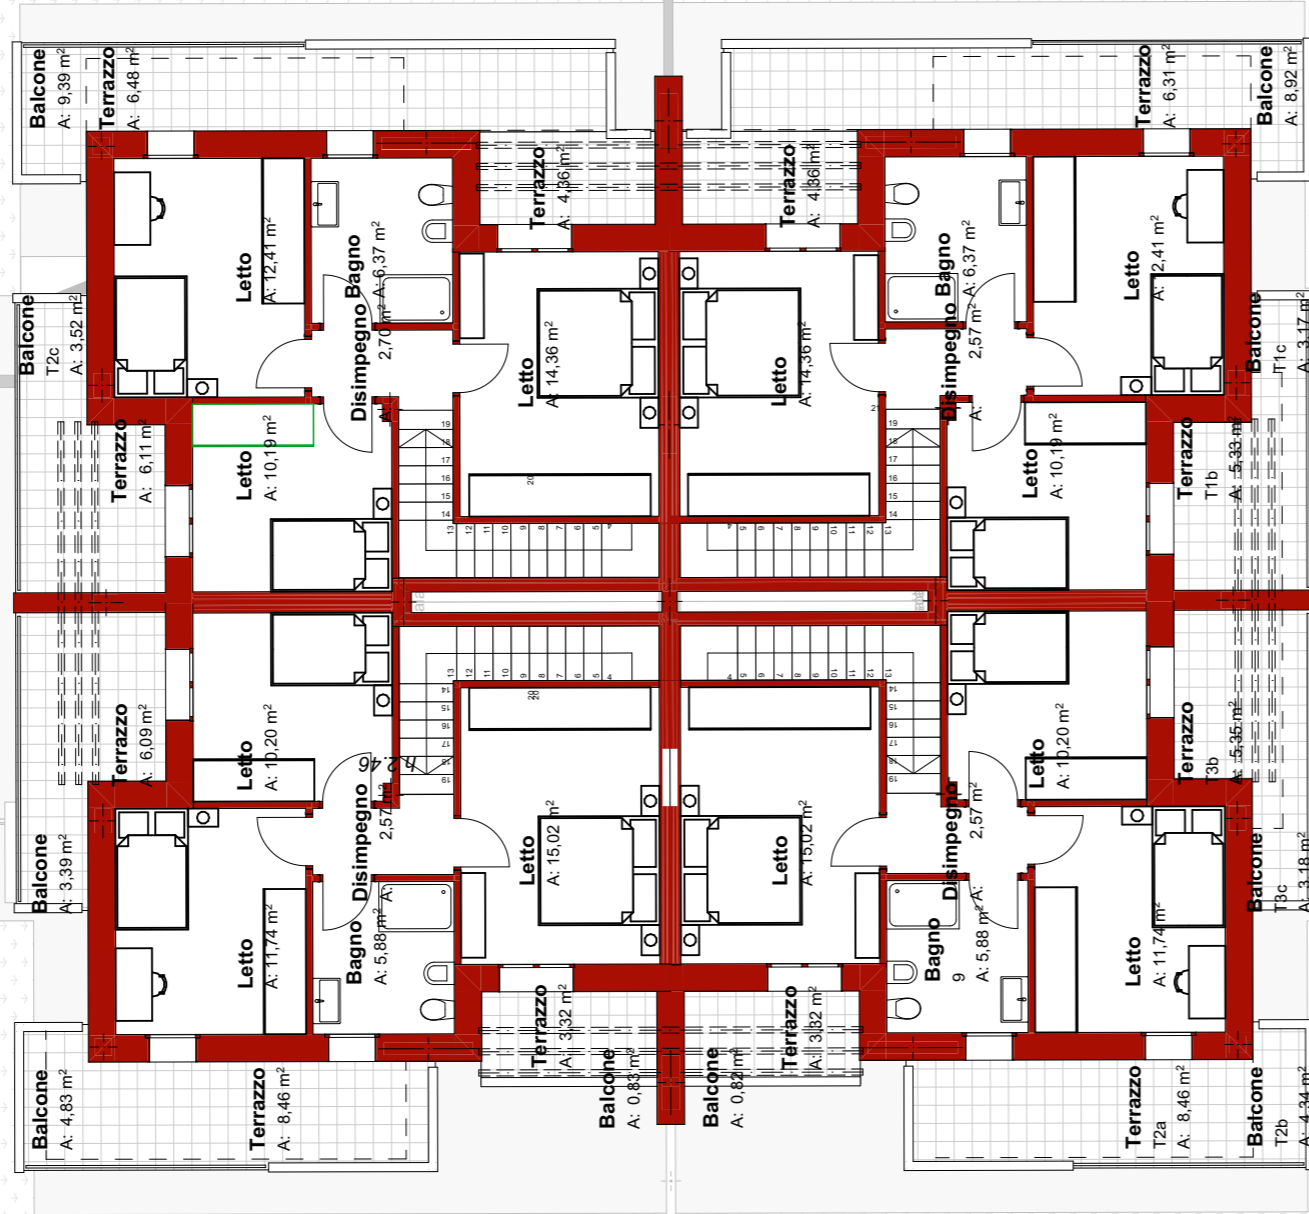

Drawn by _____ Checked by _____
File name: 00401_240930.pln
Printed on 03/10/2024

Date of Issue
03/10/2024

Drawing Status

Layout Name
Piano Terra

Drawing Scale
1:125

Revision _____ Layout ID
A.03.1

BOZZA

Revision History

Date of Issue
04/10/2024

Drawing Status

Layout Name
Piano Primo

Drawing Scale
1:125

Revision _____ Layout ID
A.03.2