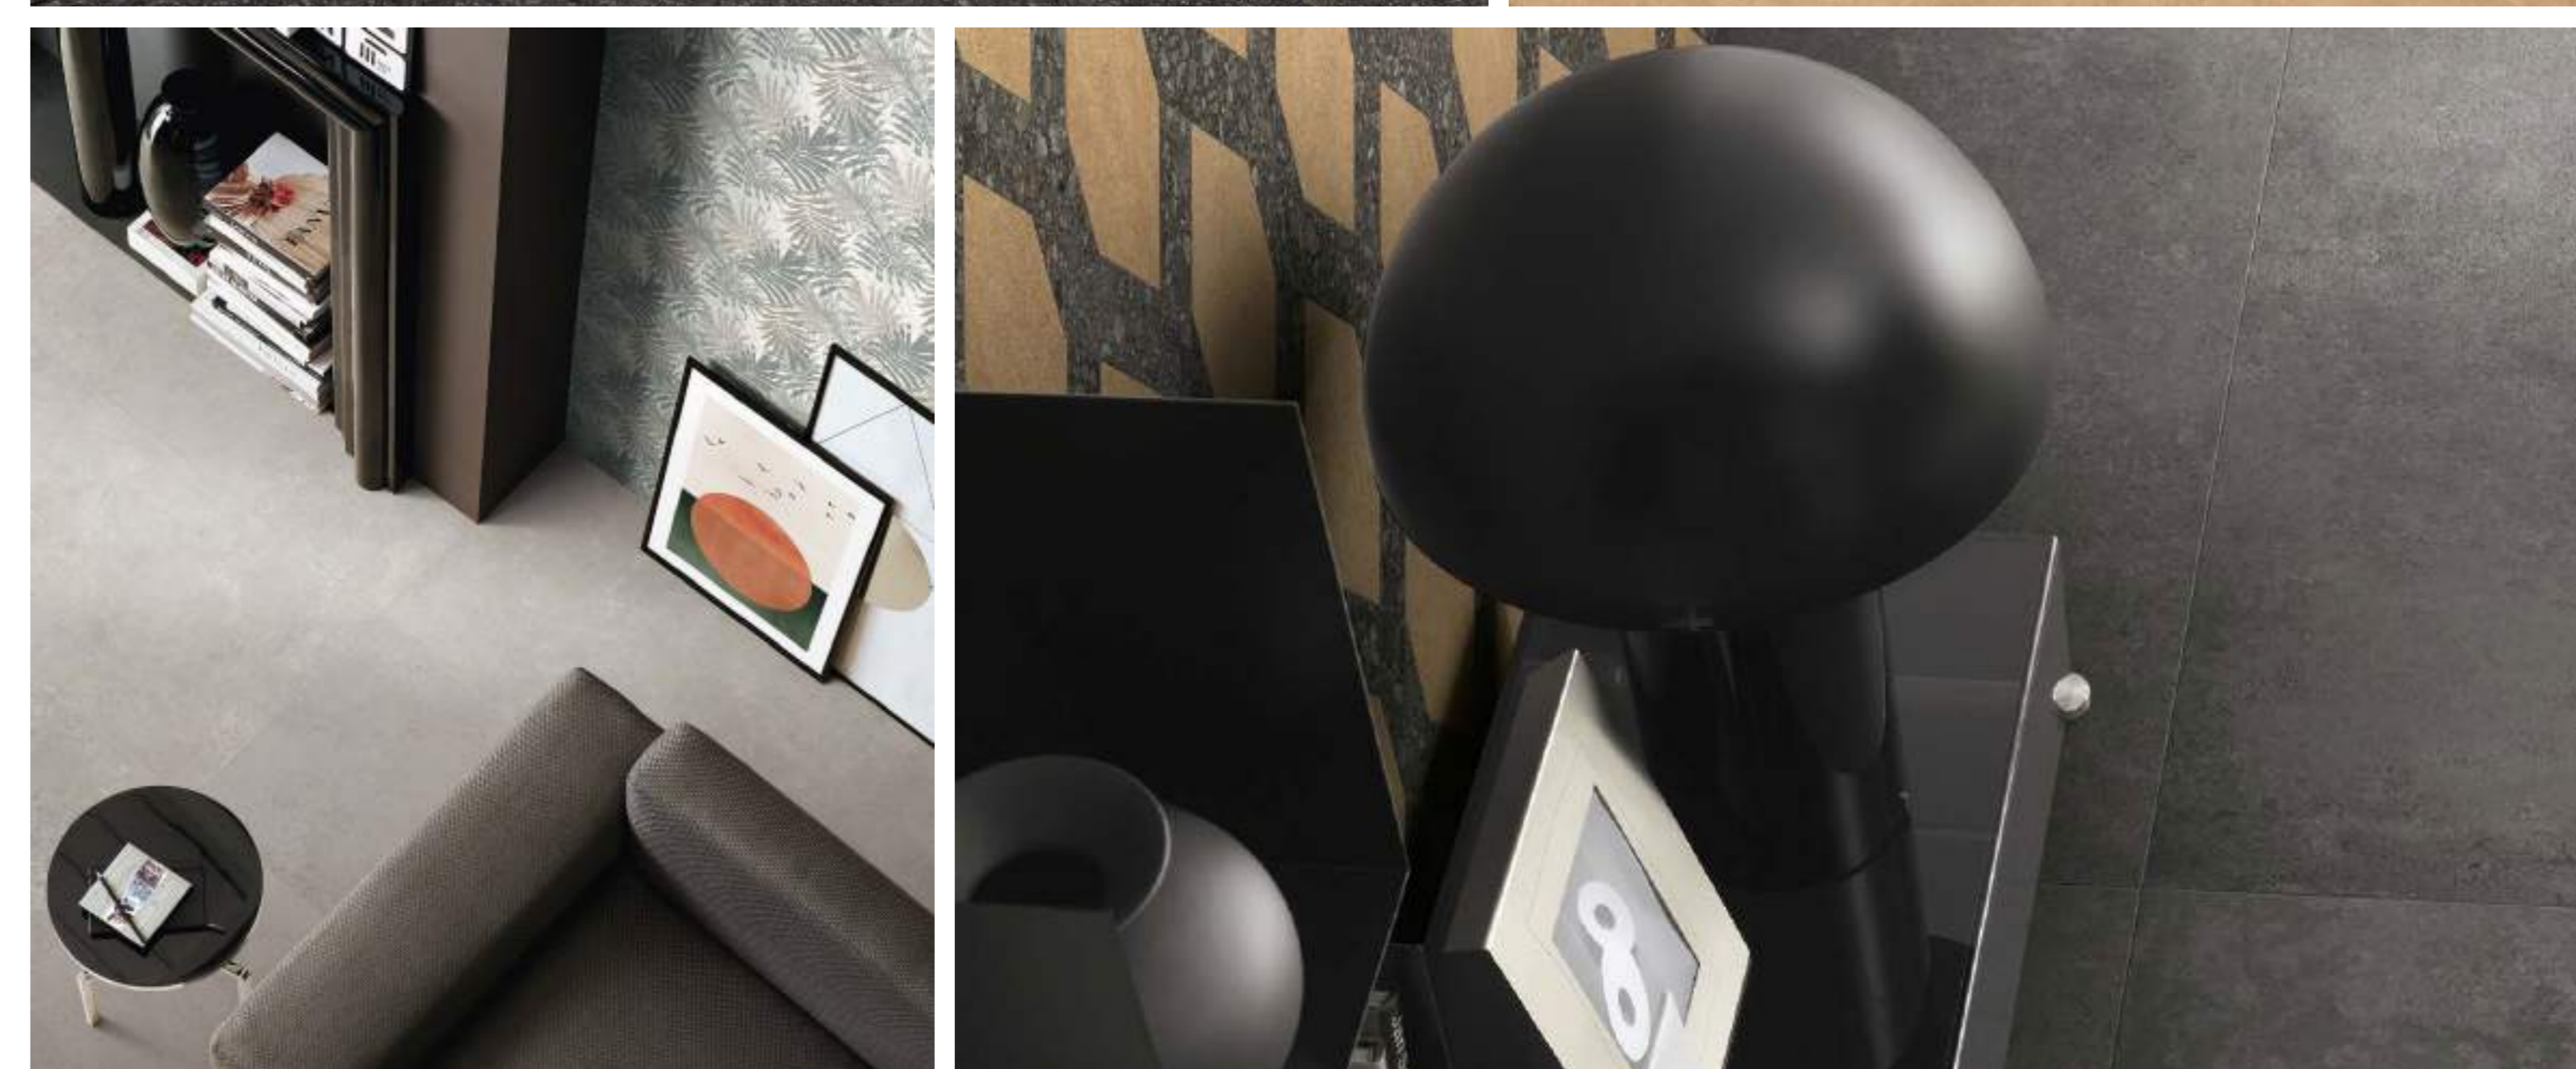

RIVESTIMENTI CERAMICI

MATCH UP

- COMFORT