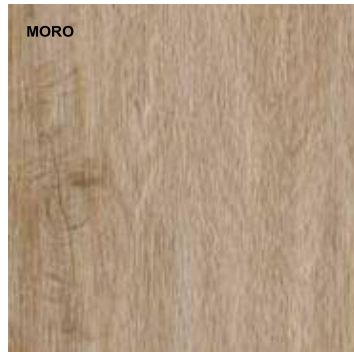

PAVIMENTI ENERGIEKER CHEROKEE – R9 EFFETTO LEGNO
Misure 20X120