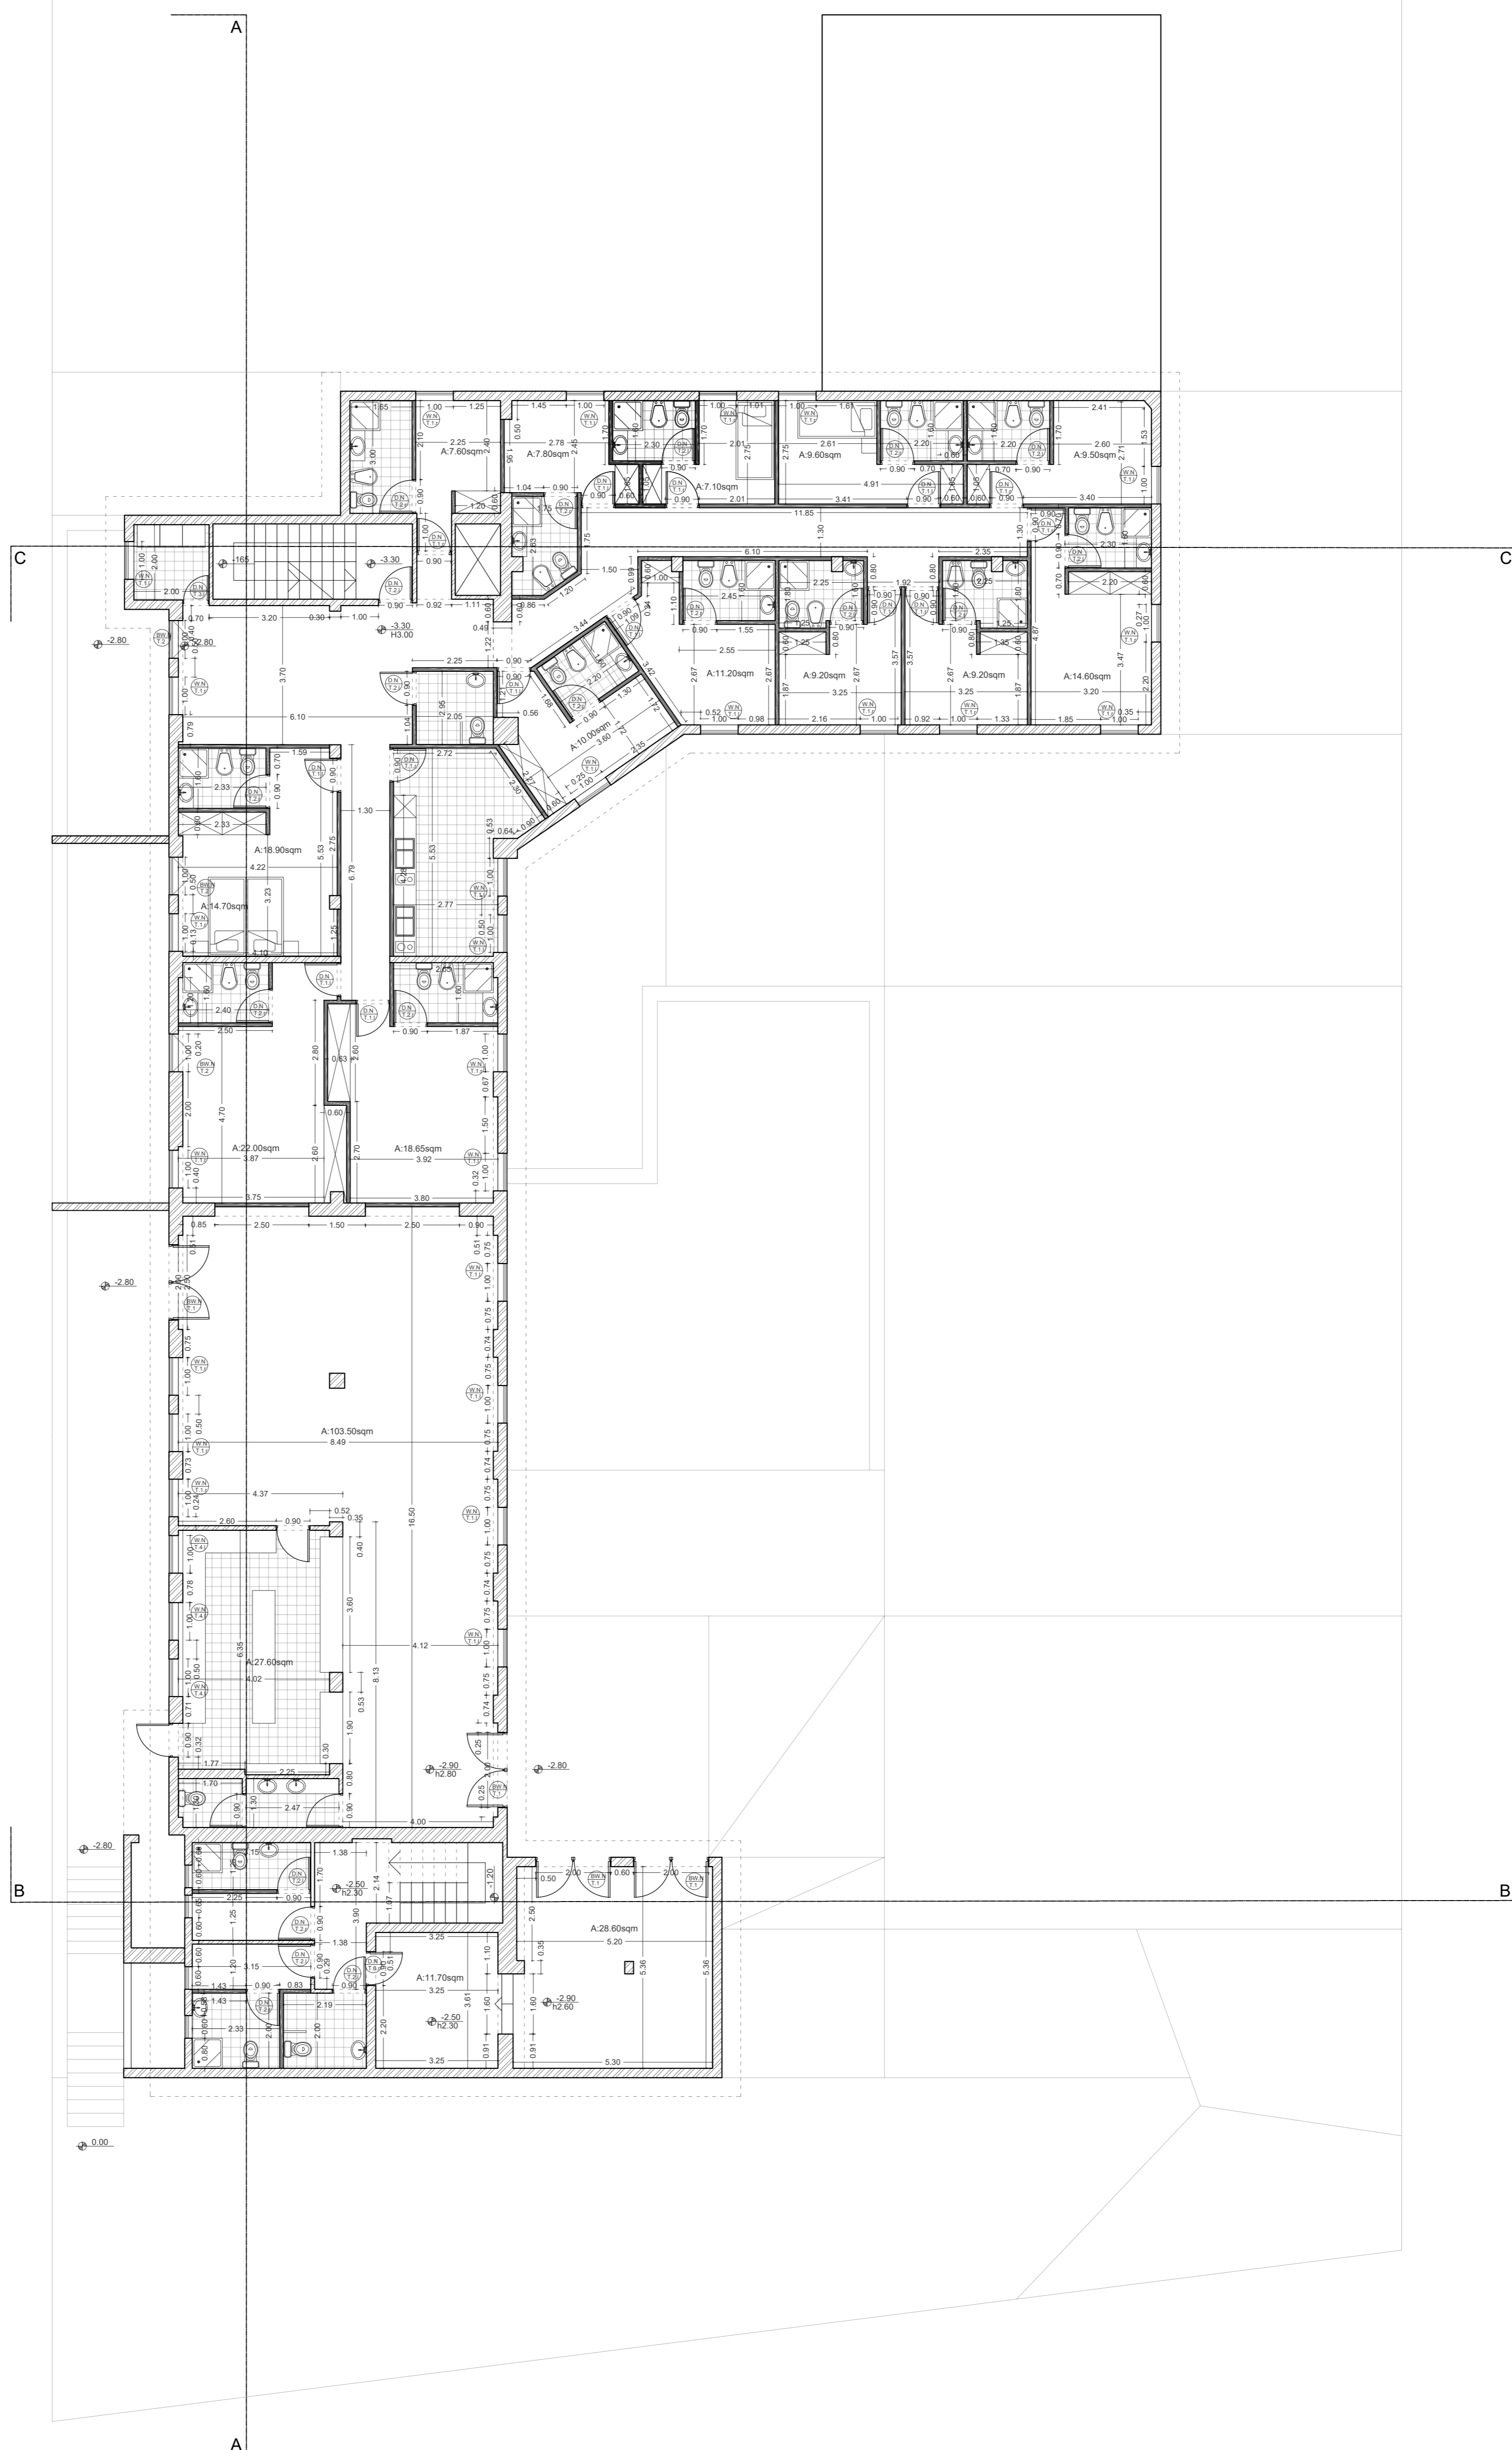

## First floor plan

Dimension plan  
Sc 1:100

### Note:

- ☉ New window/Type 1: 26- 12 l handle & 14 r handle
- ☉ New window/Type 4: 3- all l handle
- ☉ New balcony window/Type 1: 4
- ☉ New window/Type 5: 4- tilt window
- ☉ New balcony window/Type 2: 3